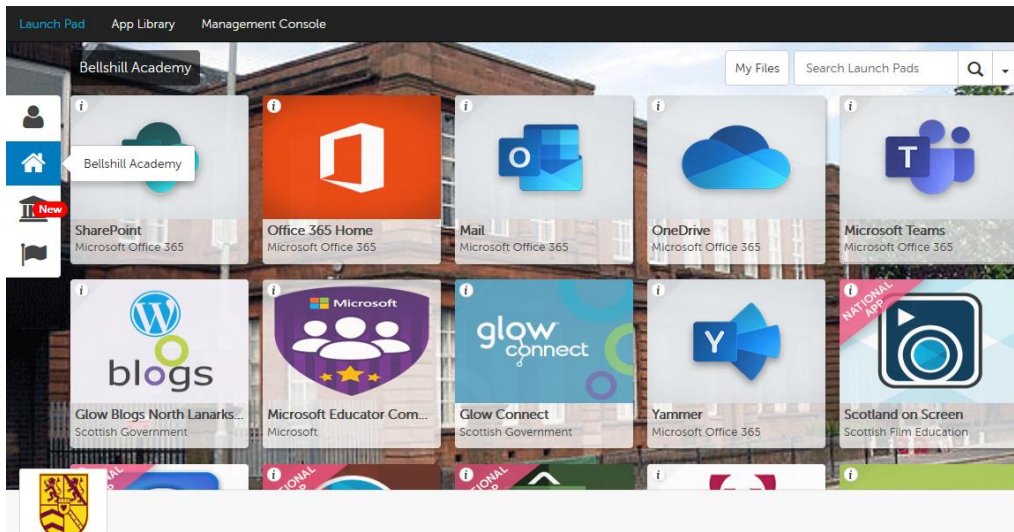

Step by Step Guide to joining a Team

Log into GLOW

Click on the **House icon (Bellshill Academy)** then **Microsoft Teams**

This screen will show all the Teams you are part of

Click **Join or Create team**

Select **Join a team with a code**

Type in the **code** for the Team you wish to join e.g. kiizh62

Using the Teams app

If you are accessing Teams on a tablet or phone. You would be better to download the Teams app from the App Store or Play store.