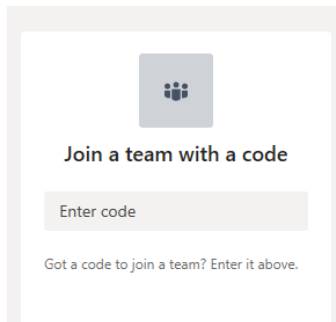

Step by Step Guide to joining a Team

Log into GLOW

Click on the **House icon (Bellshill Academy)** then **Microsoft Teams**

This screen will show all the Teams you are part of

Click **Join or Create team**

Select **Join a team with a code**

Type in the **code** for the Team you wish to join e.g. kiizh62

Using the Teams app

If you are accessing Teams on a tablet or phone. You would be better to download the Teams app from the App Store or Play store.